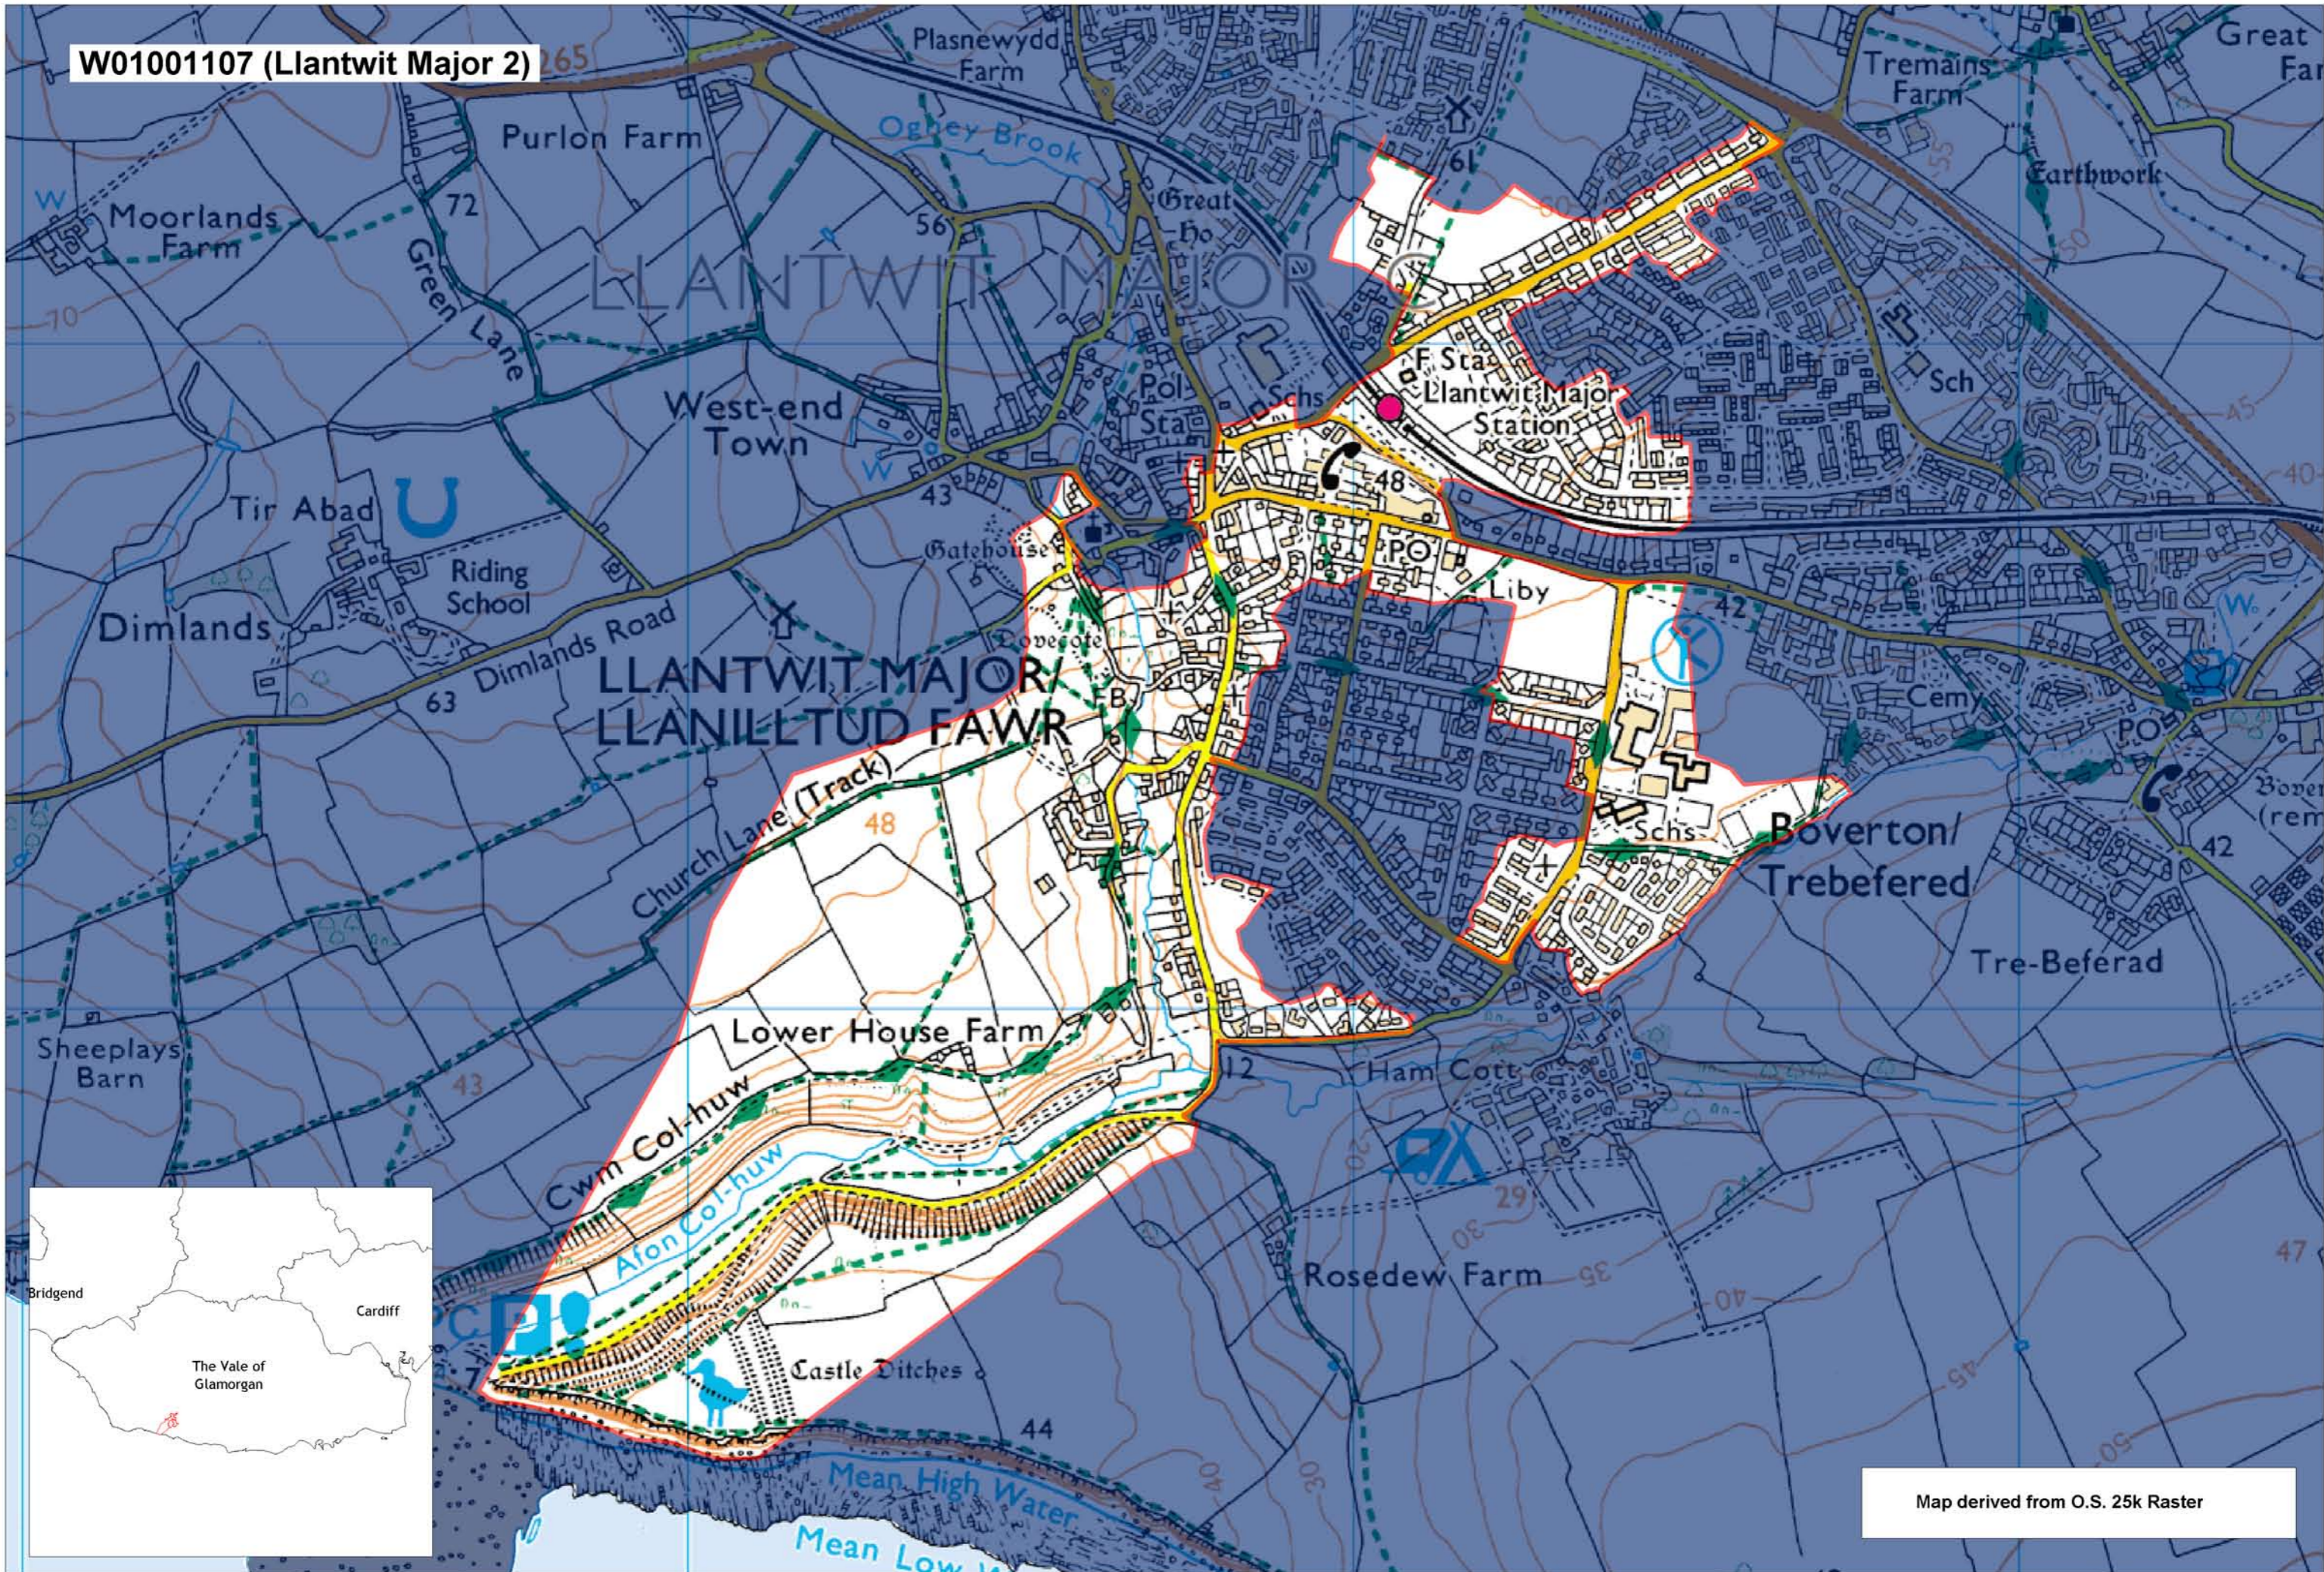

W01001107 (Llantwit Major 2)

Map derived from O.S. 25k Raster